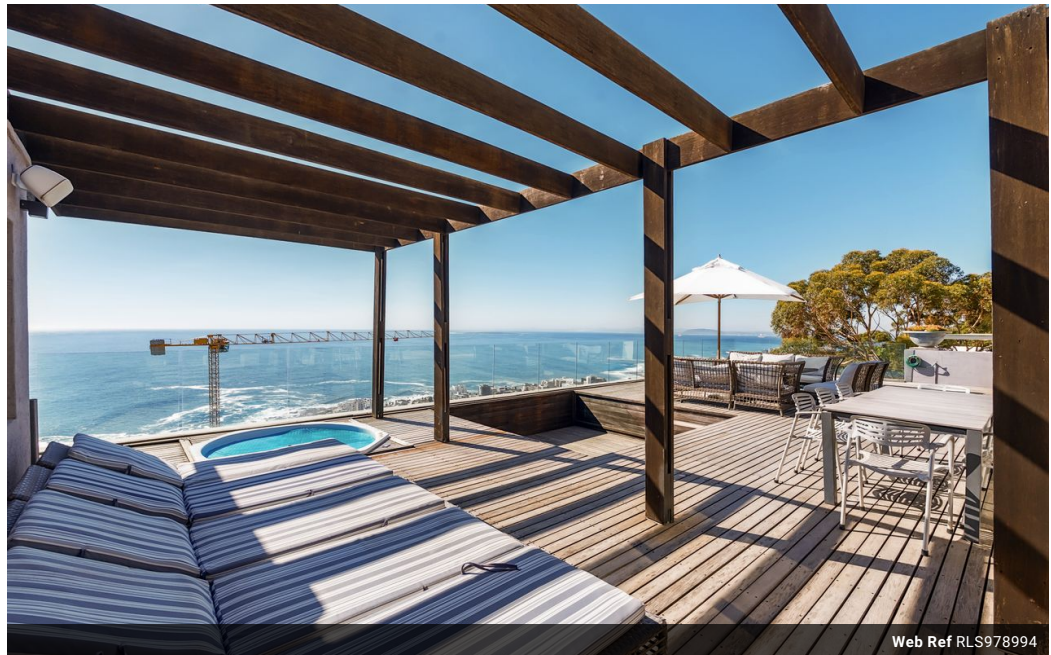

Matthew Ravell
0761681766
matthew.ravell@seeff.com

Contact Sea Point

021 4349175

Medical Centre
1 Kloof Rd
Sea Point
Cape Town
8005

Web Ref RLS978994

R150,000 pm

Lease Period 12 months
Annual Escalation -

Availability Immediately

Deposit -

3 3.5 2

3 Bedroom Luxury Penthouse to Rent in Bantry Bay

Perched in the exclusive enclave of Bantry Bay, this luxurious double-story apartment offers an unparalleled living experience with breathtaking ocean and mountain views. Designed for those who appreciate modern elegance, this home is a seamless blend of sophistication, comfort, and style.

Step inside to an expansive open-plan living space where floor-to-ceiling windows frame the endless horizon. A gourmet kitchen, dining area, and sunken lounge flow effortlessly together, creating the perfect setting for both everyday living and entertaining. A private lift is included, ensuring convenience and exclusivity.

The lavish main suite is a sanctuary of its own, featuring a private lounge and uninterrupted ocean views, while additional bedrooms offer comfort and luxury, both having en-suite bathrooms. Outside, a sparkling pool and...

Features

Interior

Bedrooms	3
Bathrooms	3.5
Kitchens	1
Recep. Rooms	2
Furnished	Yes

Exterior

Garages	2
Carports / Parkings	2
Security	No
Pool	Yes
Views	True

Sizes

Floor Size	546m²