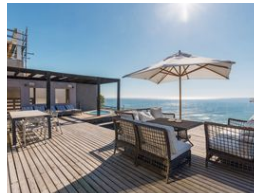

Matthew Ravell
0761681766
matthew.ravell@seeff.com

Contact Sea Point

021 4349175

Medical Centre
1 Kloof Rd
Sea Point
Cape Town
8005

Web Ref RLS978994

R150,000 pm

Lease Period 12 months
Annual Escalation -

Availability Immediately

Deposit -

3 3.5 2

3 Bedroom Luxury Penthouse to Rent in Bantry Bay

Perched in the exclusive enclave of Bantry Bay, this luxurious double-story apartment offers an unparalleled living experience with breathtaking ocean and mountain views. Designed for those who appreciate modern elegance, this home is a seamless blend of sophistication, comfort, and style.

Step inside to an expansive open-plan living space where floor-to-ceiling windows frame the endless horizon. A gourmet kitchen, dining area, and sunken lounge flow effortlessly together, creating the perfect setting for both everyday living and entertaining. A private lift is included, ensuring convenience and exclusivity.

The lavish main suite is a sanctuary of its own, featuring a private lounge and uninterrupted ocean views, while additional bedrooms offer comfort and luxury, both having en-suite bathrooms. Outside, a sparkling pool and...

Features

Interior

Bedrooms	3
Bathrooms	3.5
Kitchens	1
Recep. Rooms	2
Furnished	Yes

Exterior

Garages	2
Carports / Parkings	2
Security	No
Pool	Yes
Views	True

Sizes

Floor Size	546m²