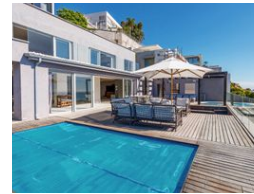

Matthew Ravell
0761681766
matthew.ravell@seeff.com

Contact Sea Point

021 4349175

Medical Centre
1 Kloof Rd
Sea Point
Cape Town
8005

Web Ref RLS978994

R150,000 pm

Lease Period 12 months
Annual Escalation -

Availability Immediately

Deposit -

3 3.5 2

3 Bedroom Luxury Penthouse to Rent in Bantry Bay

Perched in the exclusive enclave of Bantry Bay, this luxurious double-story apartment offers an unparalleled living experience with breathtaking ocean and mountain views. Designed for those who appreciate modern elegance, this home is a seamless blend of sophistication, comfort, and style.

Step inside to an expansive open-plan living space where floor-to-ceiling windows frame the endless horizon. A gourmet kitchen, dining area, and sunken lounge flow effortlessly together, creating the perfect setting for both everyday living and entertaining. A private lift is included, ensuring convenience and exclusivity.

The lavish main suite is a sanctuary of its own, featuring a private lounge and uninterrupted ocean views, while additional bedrooms offer comfort and luxury, both having en-suite bathrooms. Outside, a sparkling pool and...

Features

Interior

Bedrooms	3
Bathrooms	3.5
Kitchens	1
Recep. Rooms	2
Furnished	Yes

Exterior

Garages	2
Carports / Parkings	2
Security	No
Pool	Yes
Views	True

Sizes

Floor Size	546m²