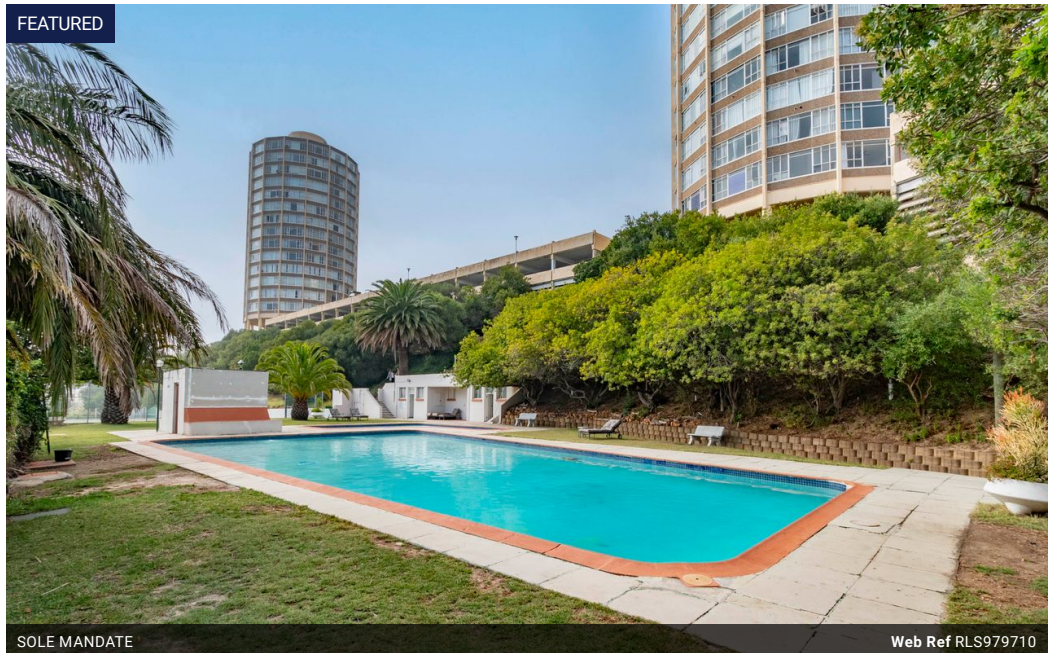

Darice Loeb
082 849 2635
darice.loeb@seeff.com

Contact City Bowl & Tamboerskloof

021 4239146

Unit 64, Palmhof Centre, 24 Union St, Gardens, Cape Town, 8001

FEATURED

SOLE MANDATE

Web Ref RLS979710

R1,590,000

Monthly Levy R3,629.5 **Monthly Rates** R534.1

Lovely Mountain Views high up in Vredehoek

SPACIOUS 1 BEDROOM APARTMENT

This 1 bedroom apartment high up on the 13th floor in Disa Park is light and bright with great morning sun and a beautiful outlook onto the mountains

Perfect for students or young professionals, the block has good security, and great amenities including a swimming pool, squash court, tennis court and braai areas.

Easy access to mountain trails and public transport.